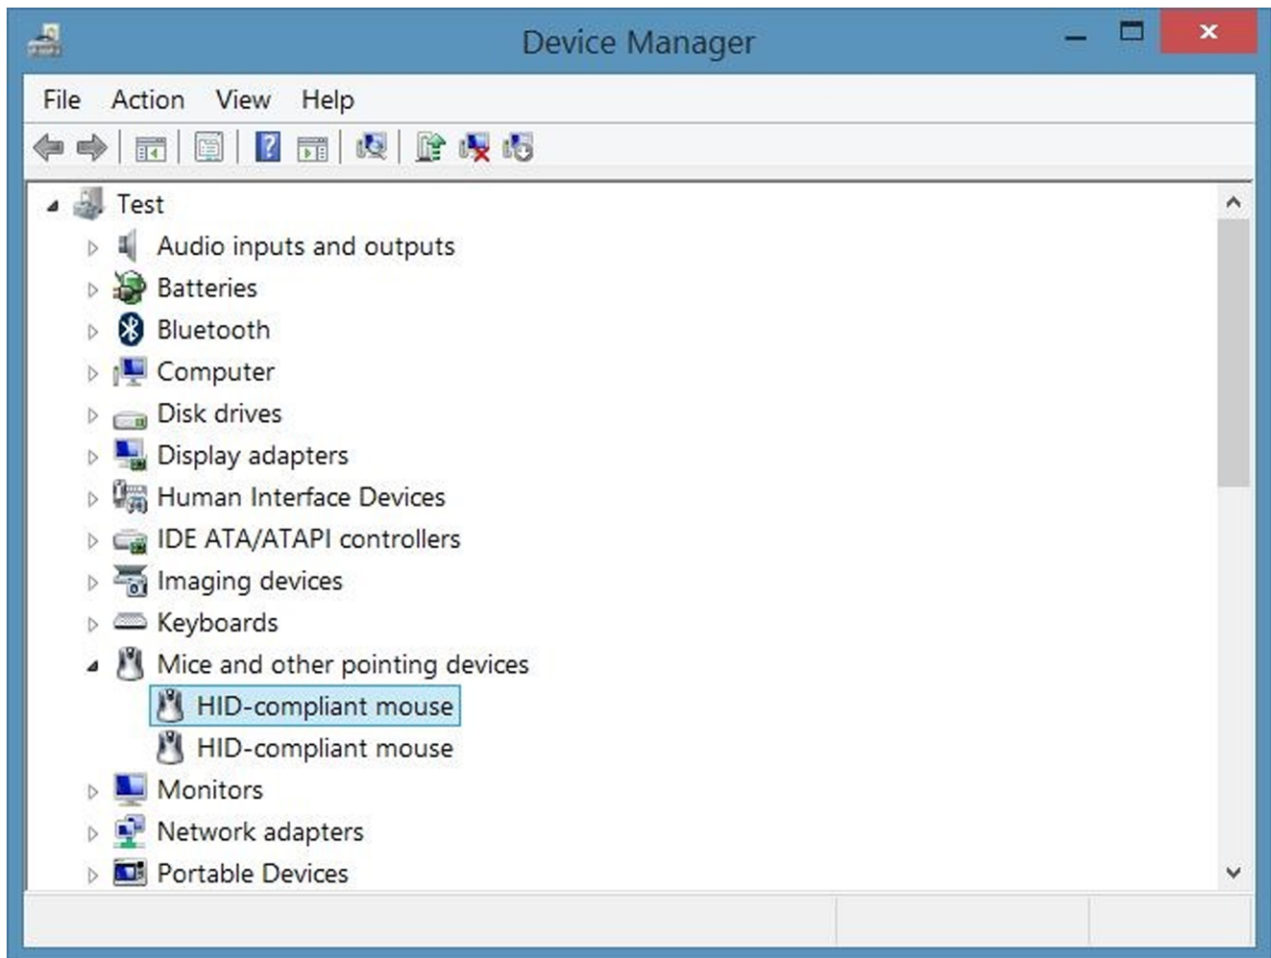

In Windows the device will be visible in Device Manager

In Linux, Ubuntu, and related systems the device will auto-mount and can be verified with 'lsusb'