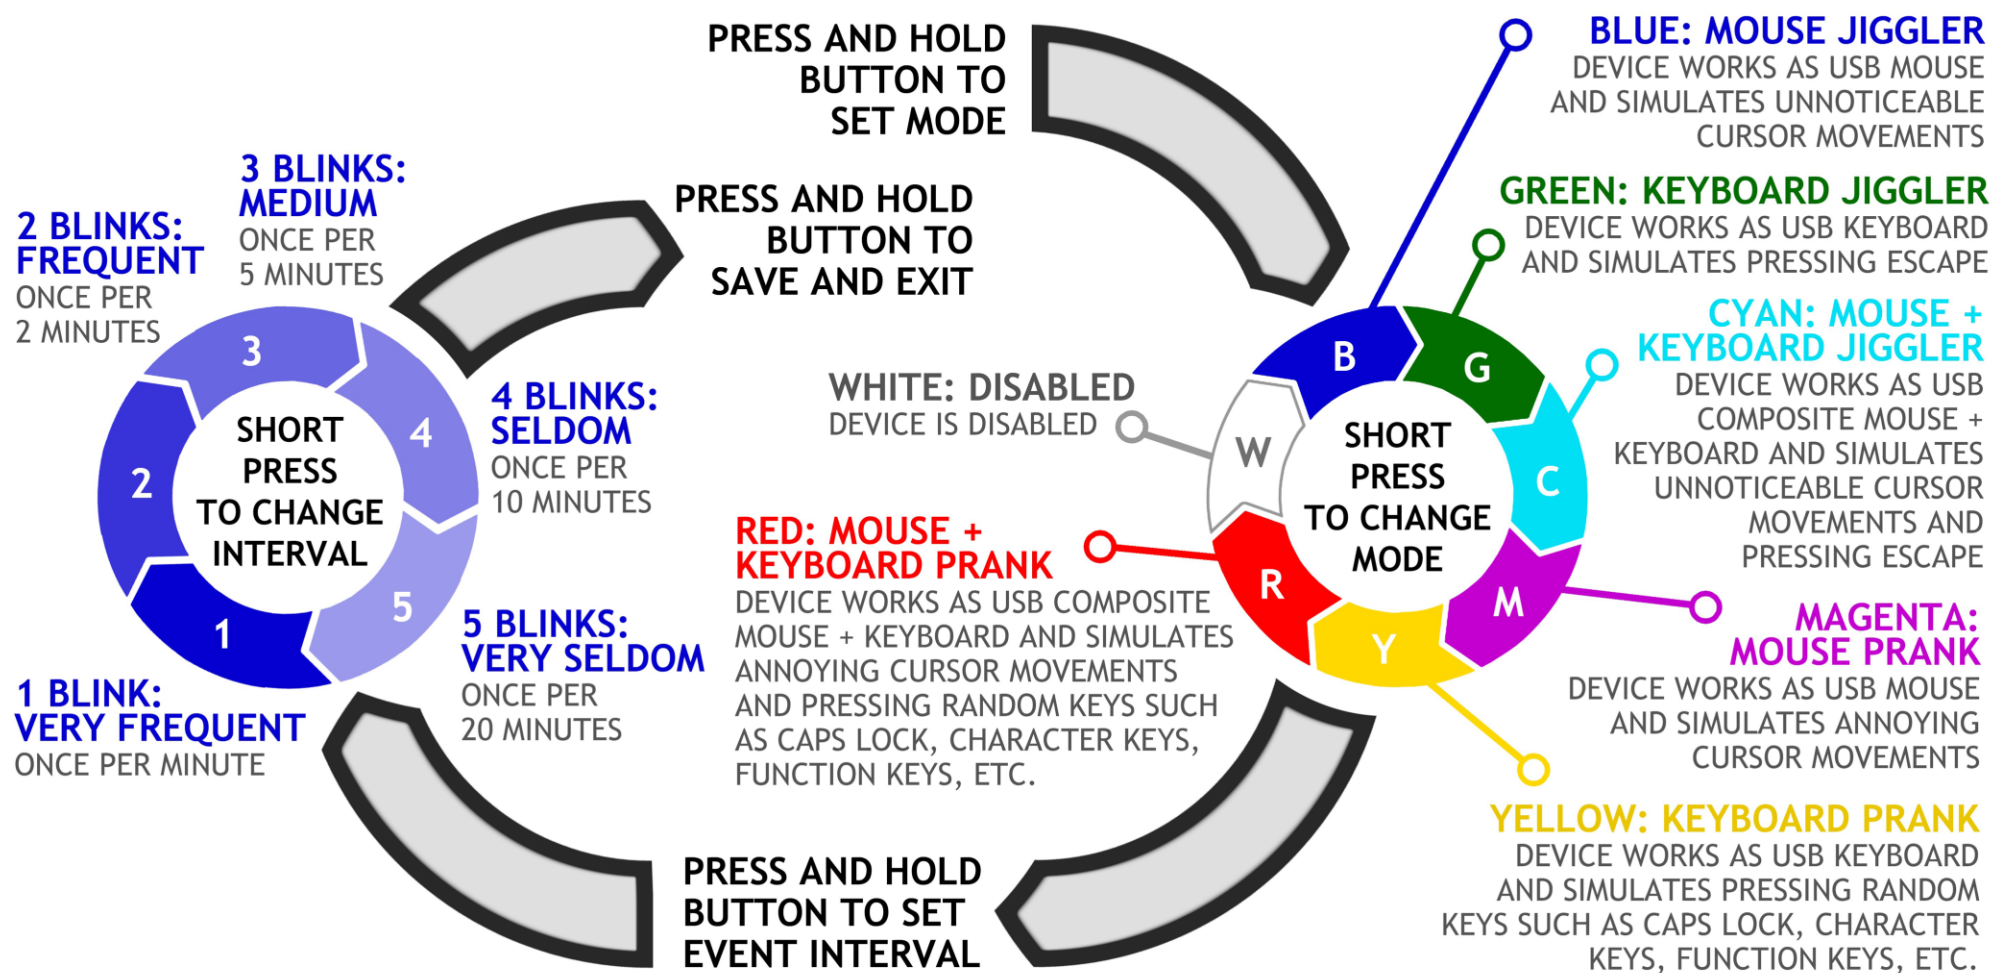

PROGRAMMING GUIDE

Press and hold button to advance, short-press to cycle modes and intervals