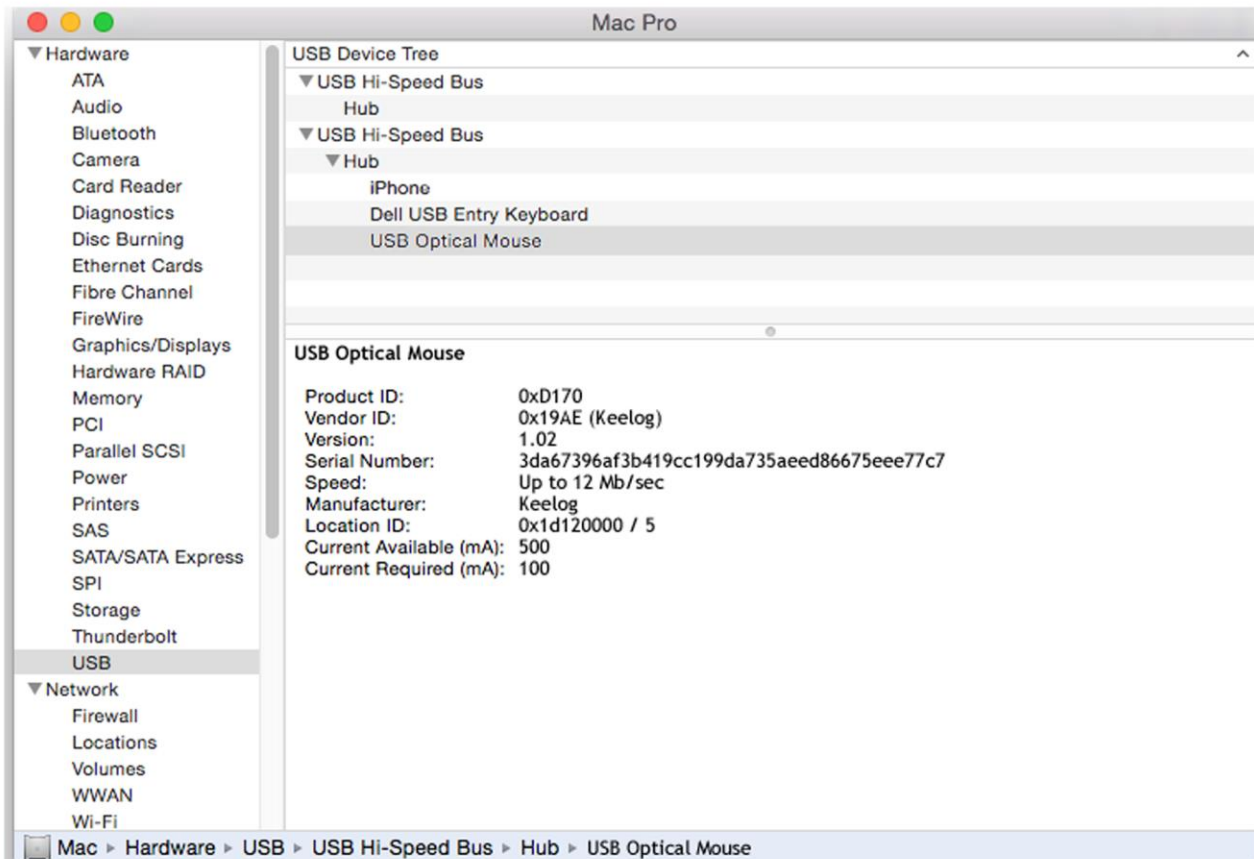

Connect the device
to a free USB port.
No drivers or
software are
required.

In Mac OS the device will be visible in the USB section of the hardware category